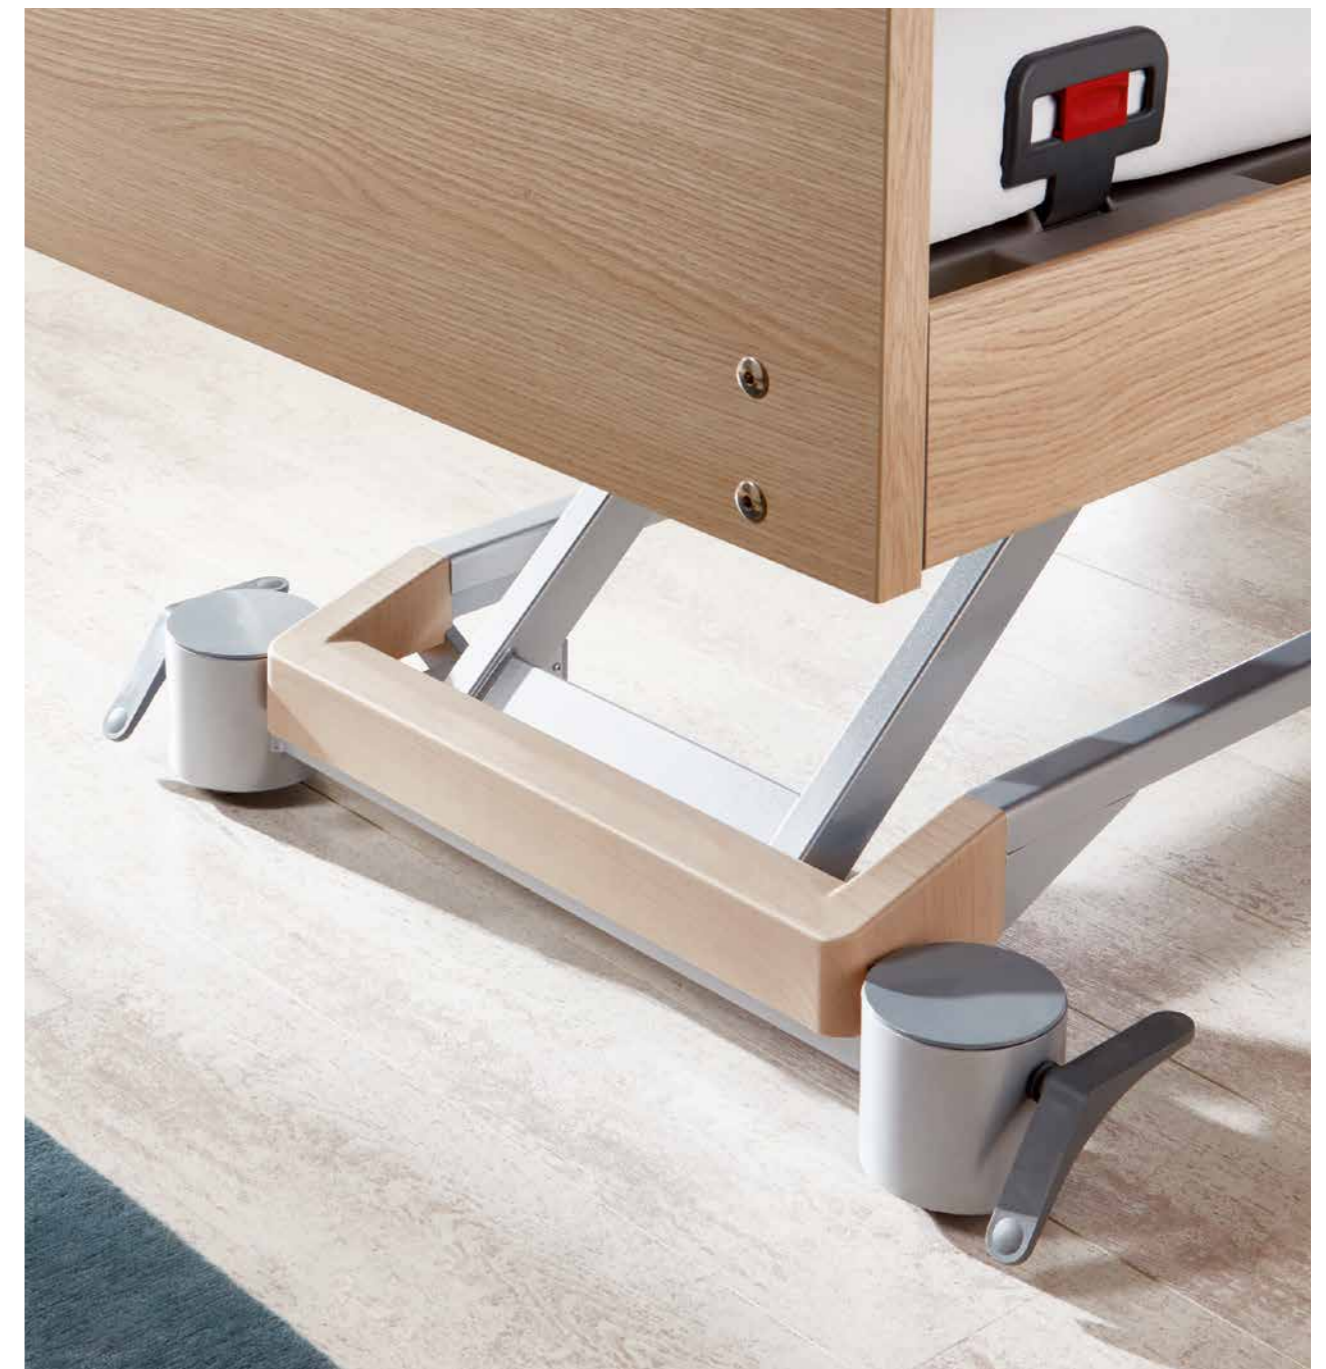

New chassis

for the Venta and Elvido model ranges

Clinic | **Care** | Homecare | Assist

Comfortable
design options

Easier cleaning
due to smoother surface

New harmonious lines

Stiegmeyer care beds captivate with their **home-like appearance** and multitude of design options. With the Venta and Elvido model ranges, a new detail provides for an even more pleasing look. The ends of the longitudinal struts of the chassis are now fitted with **4 plastic covers** as standard. With their silver-grey colour, they exactly fit the tone of the chassis.

The covers encase mechanical parts and make the lines of the bed more harmonious. Additionally, the **smoother surface** can now be cleaned even more easily and thoroughly. If required, the plastic elements can be removed without the use of tools.

Elegant decor covers

Upon request, more complete covering is available. Both plastic elements cover the **entire head ends** of the chassis and can be supplied in many homelike **wood decor** colours. Those who only need a covering for the head or the footboard can also just have a single element. The decor covers conceal technical parts of the care bed, giving it a particularly elegant, individual appearance. They are also **easy to clean**